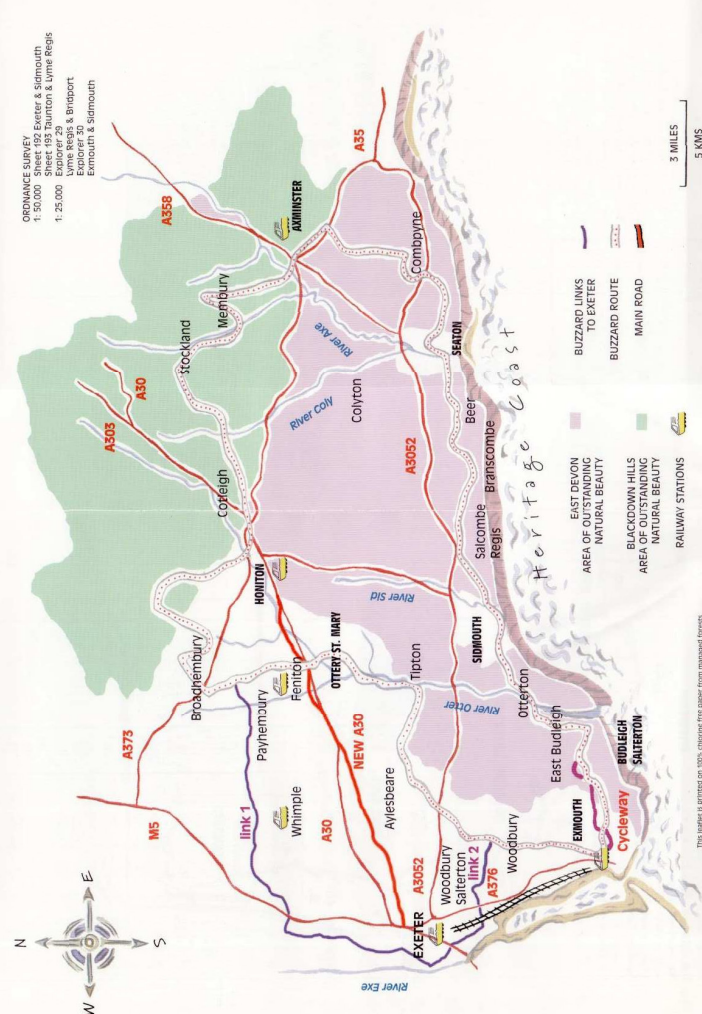

STAGE 3

26 miles / 44 km

MAIN ROUTE

| | |
|----|---|
| 0 | Turn R out of Priar Park entrance |
| 1 | At red turn L |
| 2 | At traffic lights straight on then 1st R & SP |
| 3 | At Priar Park |
| 4 | At traffic lights straight on then 1st R & SP |
| 5 | At Priar Park |
| 6 | At Priar Park |
| 7 | At Priar Park |
| 8 | At Priar Park |
| 9 | At Priar Park |
| 10 | At Priar Park |
| 11 | At Priar Park |
| 12 | At Priar Park |
| 13 | At Priar Park |
| 14 | At Priar Park |
| 15 | At Priar Park |
| 16 | At Priar Park |
| 17 | At Priar Park |
| 18 | At Priar Park |
| 19 | At Priar Park |
| 20 | At Priar Park |
| 21 | At Priar Park |
| 22 | At Priar Park |
| 23 | At Priar Park |
| 24 | At Priar Park |
| 25 | At Priar Park |
| 26 | At Priar Park |
| 27 | At Priar Park |
| 28 | At Priar Park |
| 29 | At Priar Park |
| 30 | At Priar Park |
| 31 | At Priar Park |
| 32 | At Priar Park |
| 33 | At Priar Park |
| 34 | At Priar Park |
| 35 | At Priar Park |
| 36 | At Priar Park |
| 37 | At Priar Park |
| 38 | At Priar Park |
| 39 | At Priar Park |
| 40 | At Priar Park |
| 41 | At Priar Park |
| 42 | At Priar Park |
| 43 | At Priar Park |
| 44 | At Priar Park |
| 45 | At Priar Park |
| 46 | At Priar Park |
| 47 | At Priar Park |
| 48 | At Priar Park |
| 49 | At Priar Park |
| 50 | At Priar Park |

'THE BUZZARD'

Regional Cycle Route

411.80 Miles Cycle Around Glorious East Devon

Start: Priar Park, Exmouth

ROUTE NO. 52

EAST DEVON