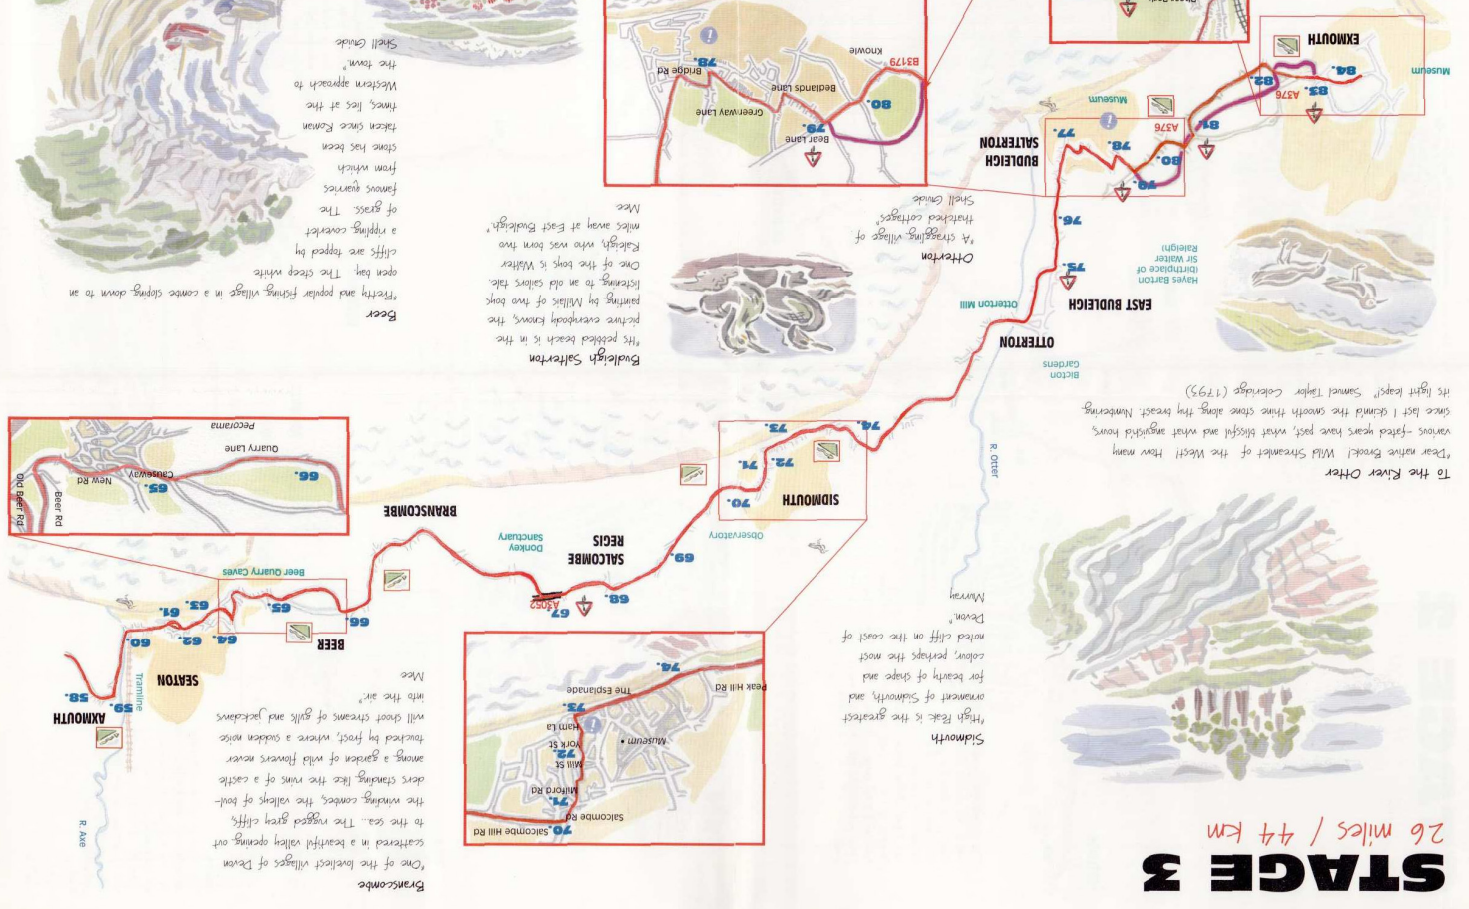

STAGE 3

26 miles / 44 km

MAIN ROUTE

| | |
|----|---|
| 0 | Turn R out of Priar Park entrance |
| 1 | At red turn L |
| 2 | At traffic lights straight on then 1st R & SP |
| 3 | At Priar Park |
| 4 | At traffic lights straight on then 1st R & SP |
| 5 | At Priar Park |
| 6 | At Priar Park |
| 7 | At Priar Park |
| 8 | At Priar Park |
| 9 | At Priar Park |
| 10 | At Priar Park |
| 11 | At Priar Park |
| 12 | At Priar Park |
| 13 | At Priar Park |
| 14 | At Priar Park |
| 15 | At Priar Park |
| 16 | At Priar Park |
| 17 | At Priar Park |
| 18 | At Priar Park |
| 19 | At Priar Park |
| 20 | At Priar Park |
| 21 | At Priar Park |
| 22 | At Priar Park |
| 23 | At Priar Park |
| 24 | At Priar Park |
| 25 | At Priar Park |
| 26 | At Priar Park |
| 27 | At Priar Park |
| 28 | At Priar Park |
| 29 | At Priar Park |
| 30 | At Priar Park |
| 31 | At Priar Park |
| 32 | At Priar Park |
| 33 | At Priar Park |
| 34 | At Priar Park |
| 35 | At Priar Park |
| 36 | At Priar Park |
| 37 | At Priar Park |
| 38 | At Priar Park |
| 39 | At Priar Park |
| 40 | At Priar Park |
| 41 | At Priar Park |
| 42 | At Priar Park |
| 43 | At Priar Park |
| 44 | At Priar Park |
| 45 | At Priar Park |
| 46 | At Priar Park |
| 47 | At Priar Park |
| 48 | At Priar Park |
| 49 | At Priar Park |
| 50 | At Priar Park |

'THE BUZZARD'

Regional Cycle Route

411.80 Miles Cycle Around Glorious East Devon

Start: Priar Park, Exmouth

ROUTE NO. 52

EAST DEVON