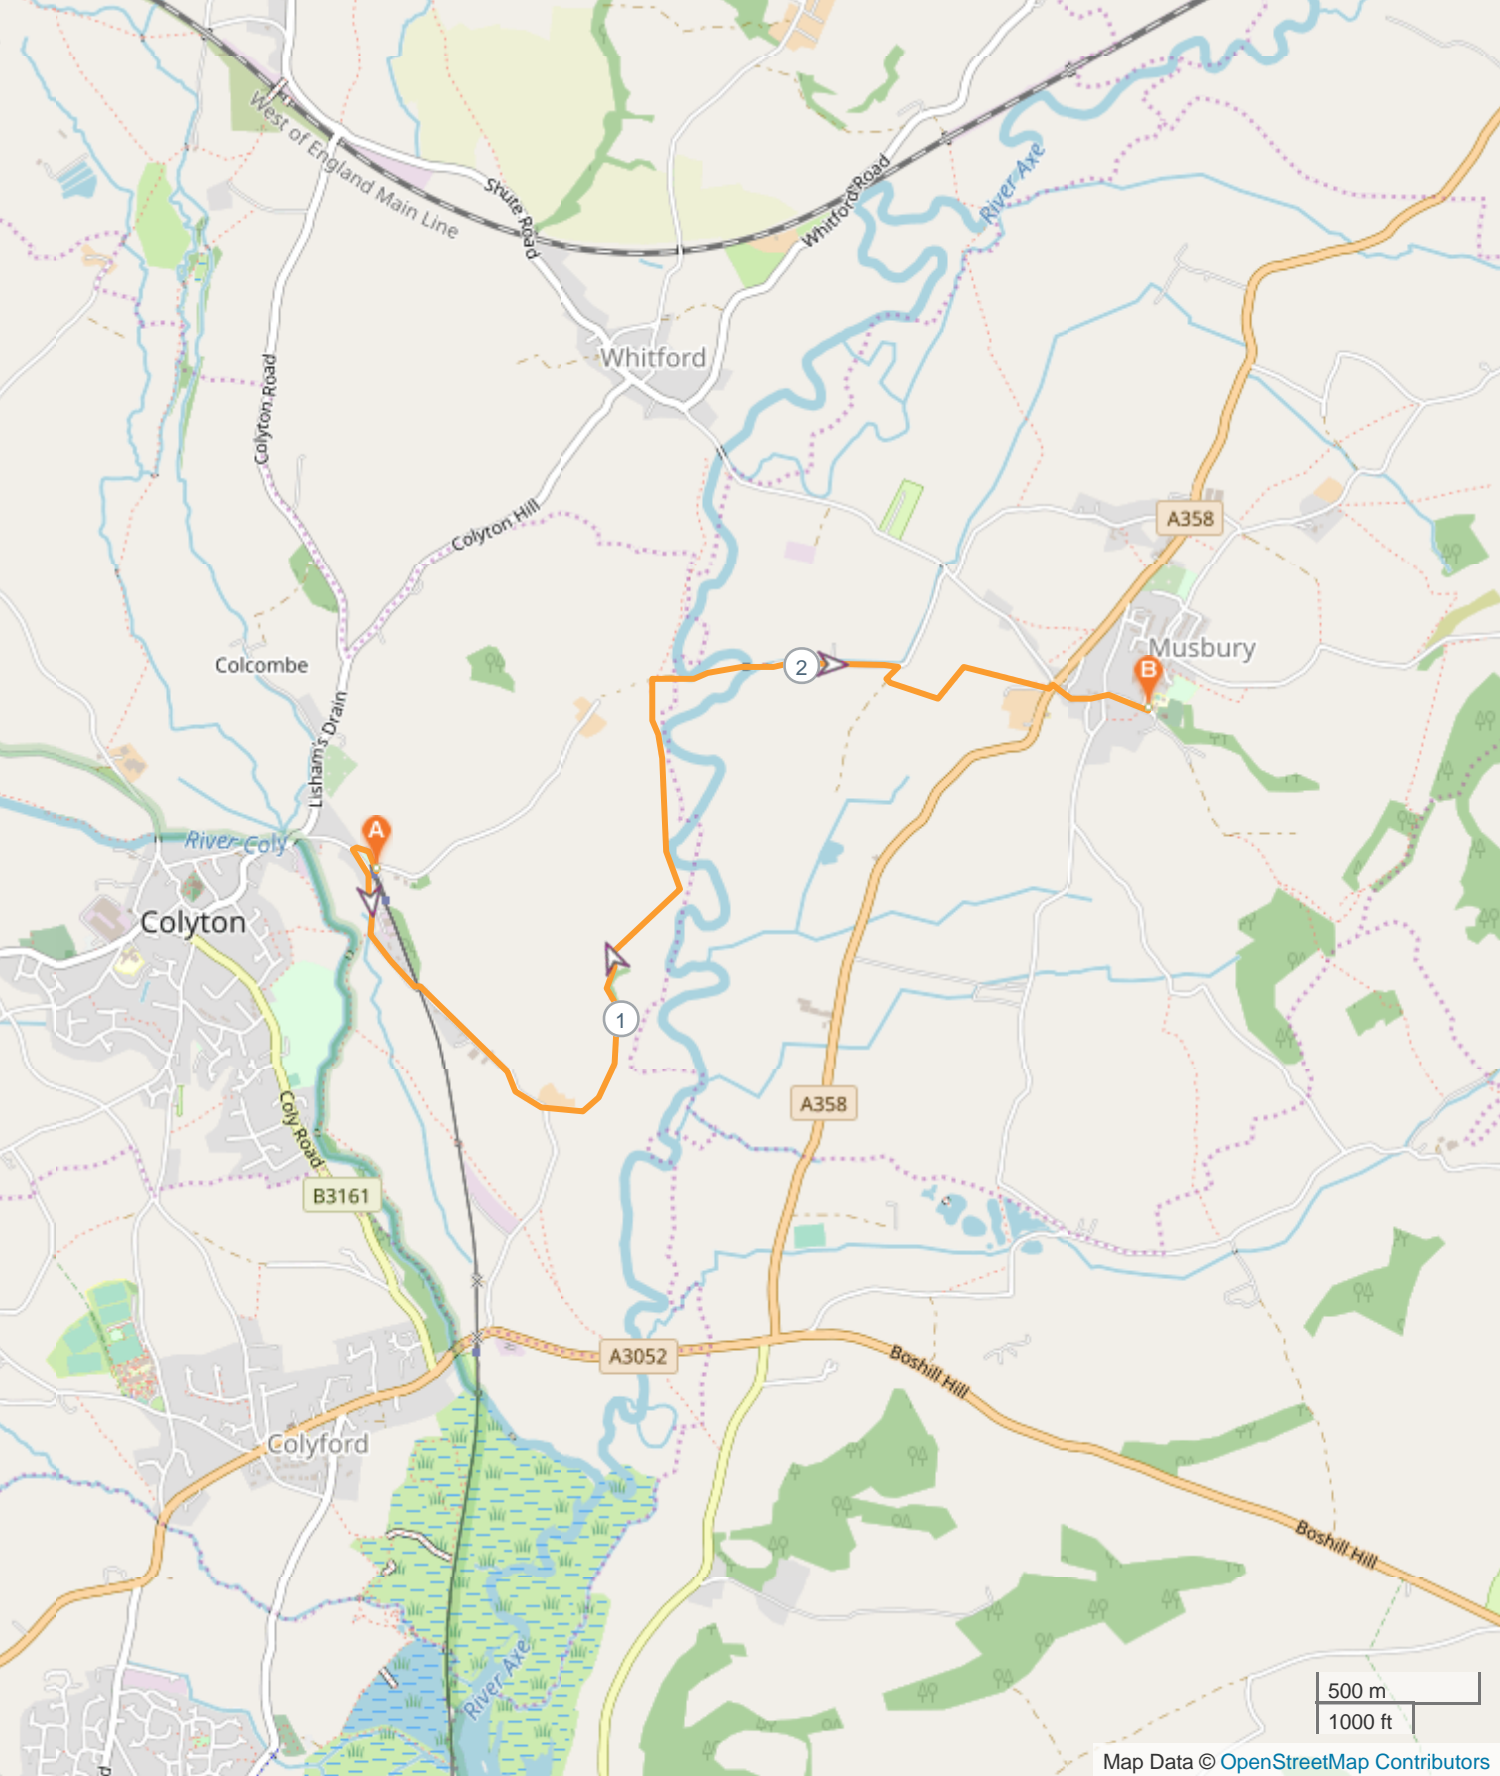

Link Routes - Colyton Tramway Station to East Devon Way

Start location: Colyton Tramway Station **Difficulty:** Easy

Route Summary: 4 walks linking Colyton tram station with the East Devon Way along the River Coly.
Direction: north to south

OR

3 Follow the Link waymarkers down the river Coly - Eventually (approx. 1.2 miles/40 mins) you will emerge opposite the Colyford Tramway Station and pub > From here you can (depending on your ticket) take the tram to Colyton or to Seaton (take care crossing the road).

Directions

Walk starts at the kiss gate on opposite side of road from Colyford and pub - Pass through the kissing gate > Follow the Link markers to the East Devon Way and on to Colyton Station (approx. 1.2 miles/40 mins) and/or Colyton.

Colyton Station To EDW (Link)

Colyton Station To EDW (Towards Musbury) Link 2

Colyton Station To EDW (Colyford Station) Link 3

Colyton Station To EDW (Circular) Link 4

Colyton Station To EDW (Musbury) Link 5