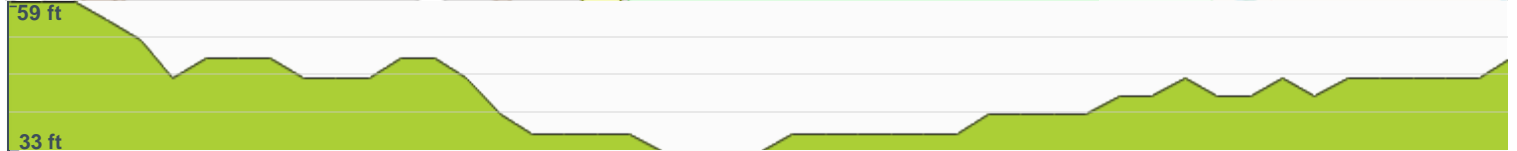

Colyton Station To EDW (Link)