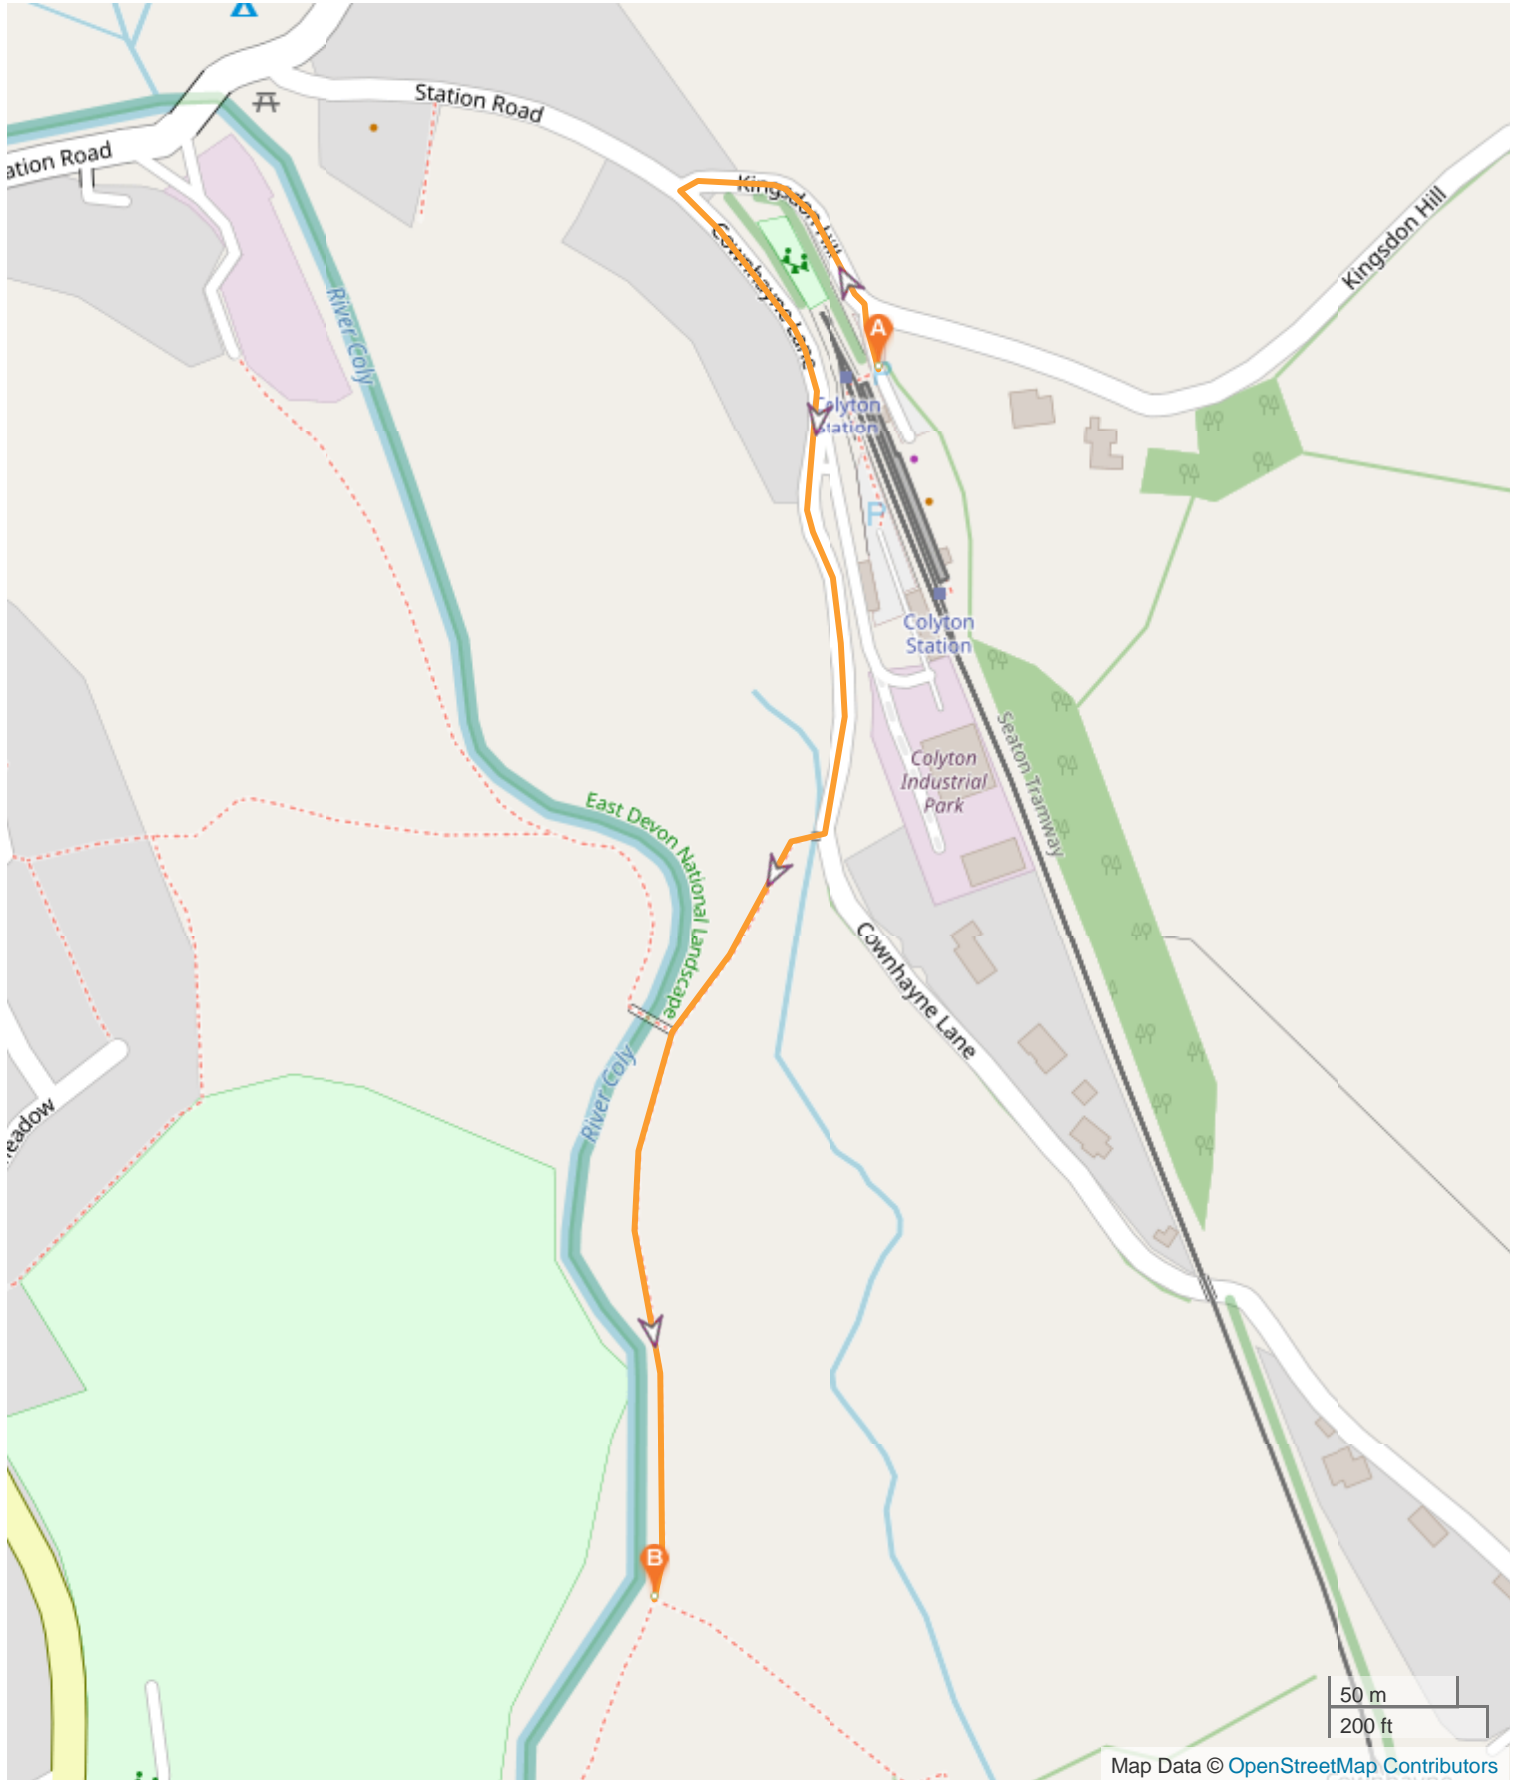

OR

3 Follow the Link waymarkers down the river Coly - Eventually (approx. 1.2 miles/40 mins) you will emerge opposite the Colyford Tramway Station and pub > From here you can (depending on your ticket) take the tram to Colyton or to Seaton (take care crossing the road).

Link Route - Colyford Tramway Station to Colyton Tramway Station

Start location: Colyford Tramway Station **Difficulty:** Easy

Route Summary: Short walk between the stations along the River Coly.
Direction: south to north.

Directions

Walk starts at the kiss gate on opposite side of road from Colyford and pub - Pass through the kissing gate > Follow the Link markers to the East Devon Way and on to Colyton Station (approx. 1.2 miles/40 mins) and/or Colyton.

Colyton Station To EDW (Link)

Colyton Station To EDW (Towards Musbury) Link 2

Colyton Station To EDW (Colyford Station) Link 3

Colyton Station To EDW (Circular) Link 4

Colyton Station To EDW (Musbury) Link 5