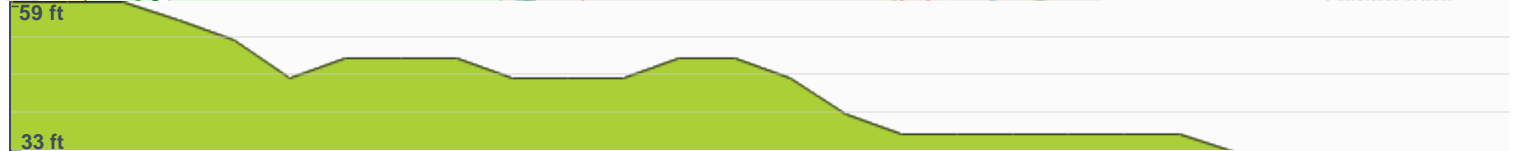

Colyton Station To EDW (Towards Musbury) Link 2