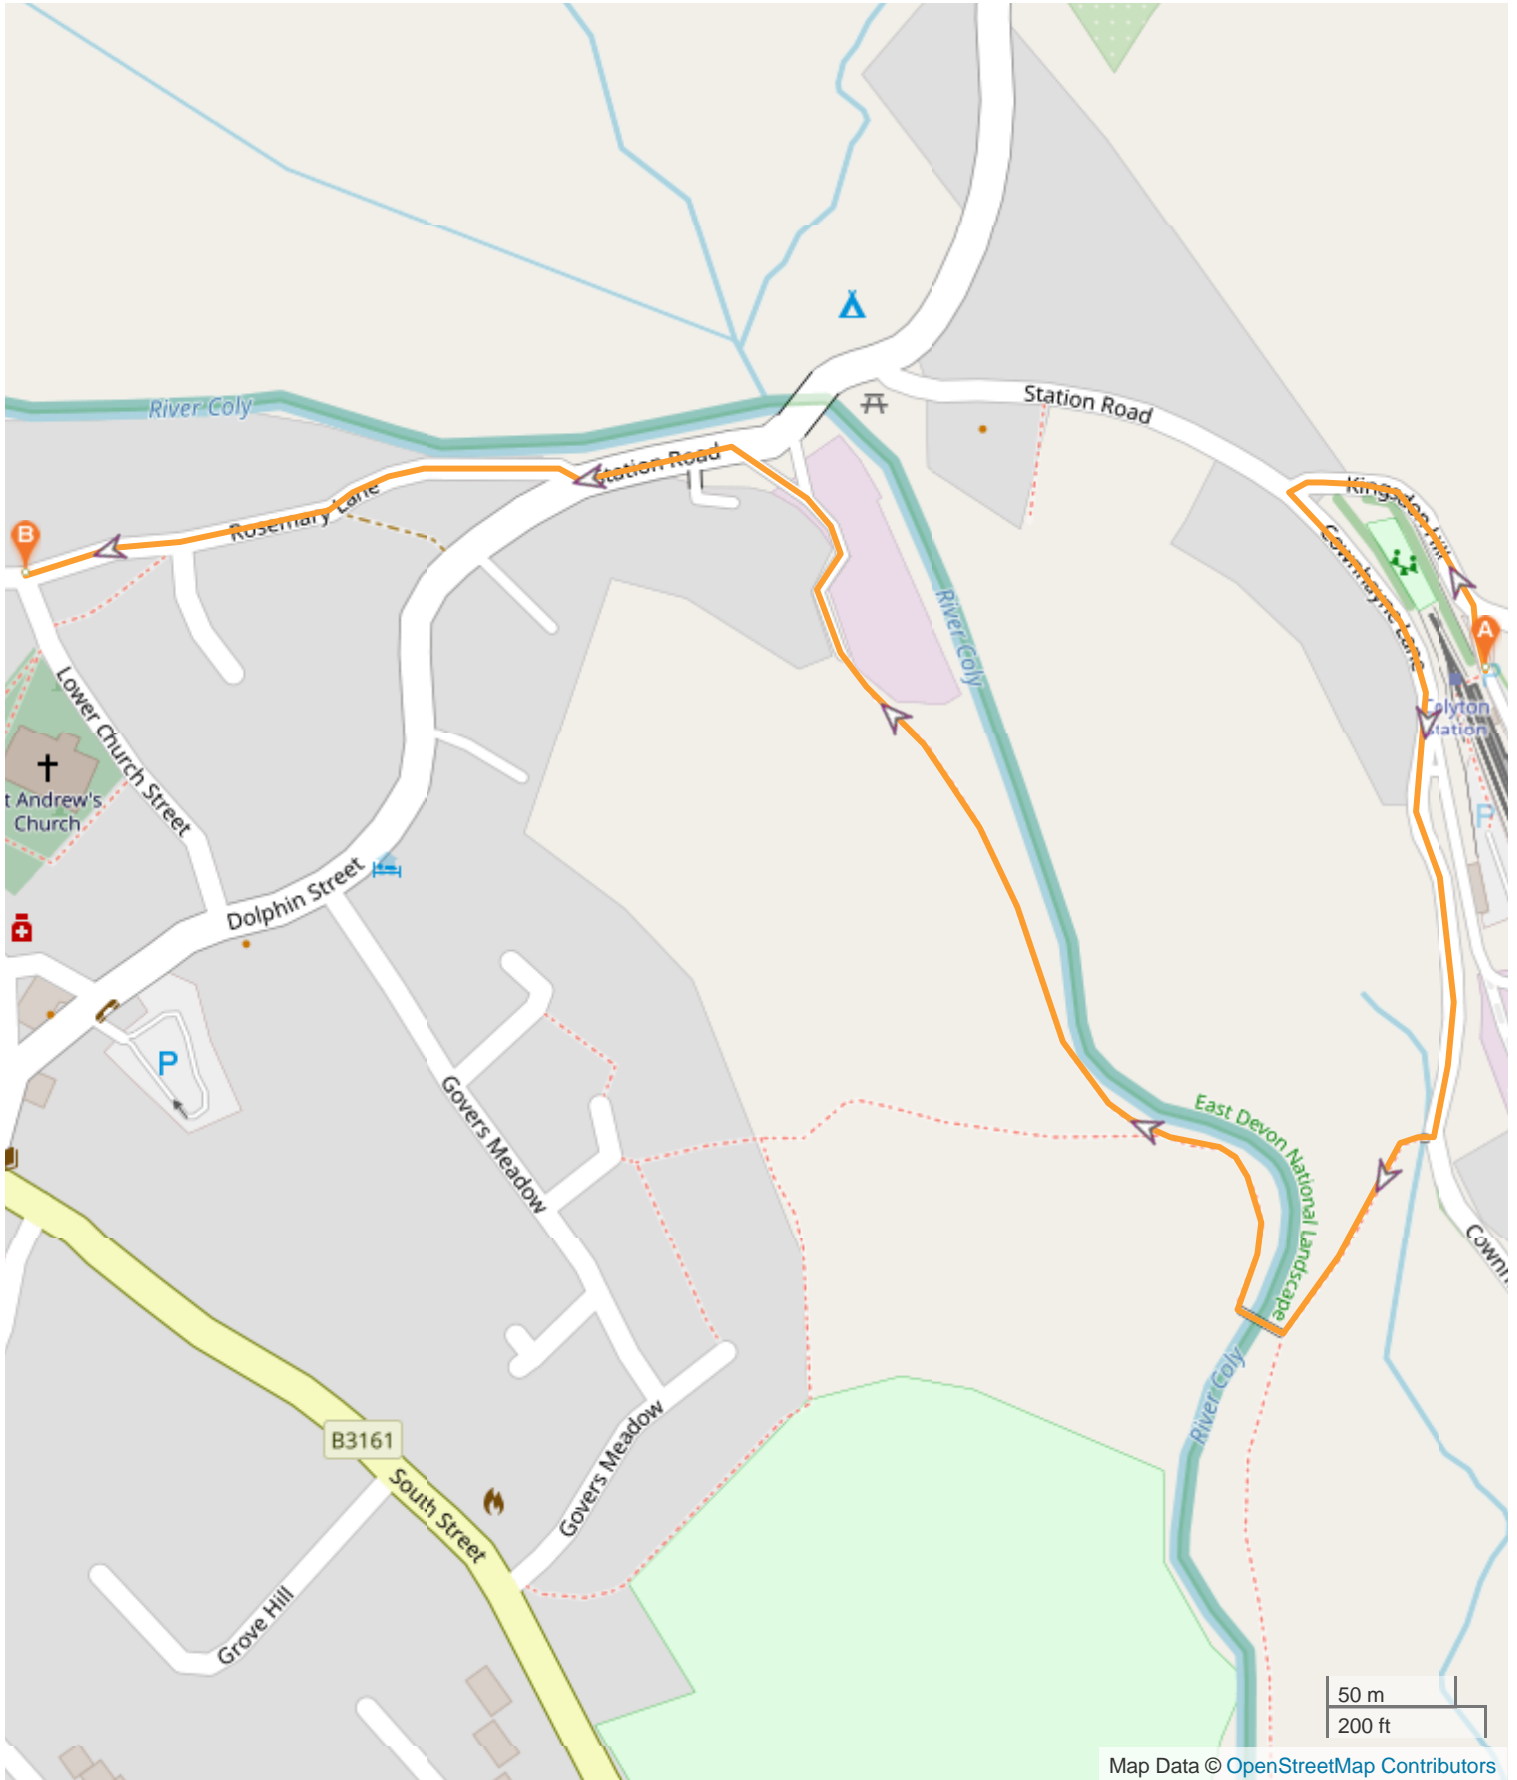

OR

3 Follow the Link waymarkers down the river Coly - Eventually (approx. 1.2 miles/40 mins) you will emerge opposite the Colyford Tramway Station and pub > From here you can (depending on your ticket) take the tram to Colyton or to Seaton (take care crossing the road).

Link Route - Colyford Tramway Station to Colyton Tramway Station

Start location: Colyford Tramway Station **Difficulty:** Easy

Route Summary: Short walk between the stations along the River Coly.
Direction: south to north.

Directions

Walk starts at the kiss gate on opposite side of road from Colyford and pub - Pass through the kissing gate > Follow the Link markers to the East Devon Way and on to Colyton Station (approx. 1.2 miles/40 mins) and/or Colyton.

Colyton Station To EDW (Link)

Colyton Station To EDW (Towards Musbury) Link 2

Colyton Station To EDW (Colyford Station) Link 3

Colyton Station To EDW (Circular) Link 4

Colyton Station To EDW (Musbury) Link 5